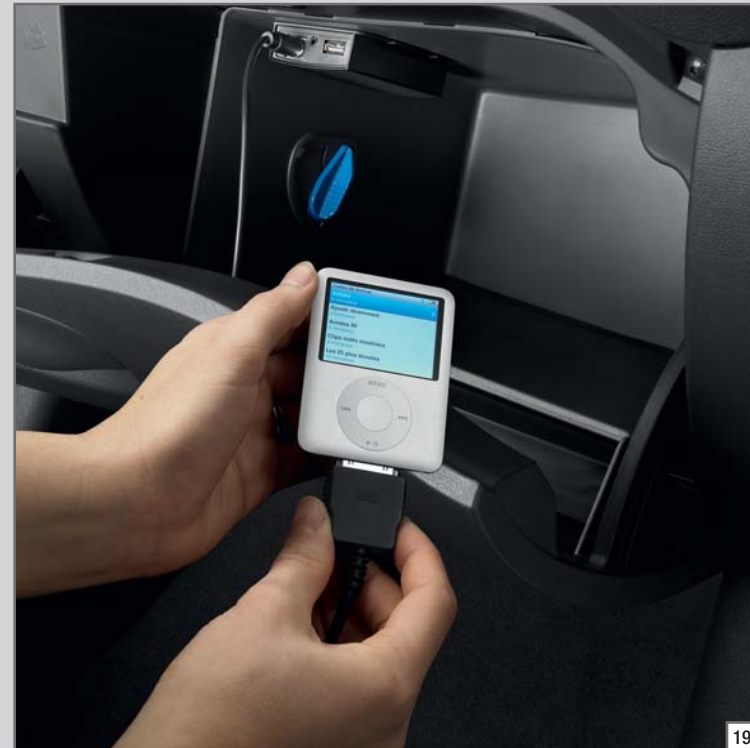

KOLEOS GENUINE ACCESSORIES

Overseas model shown

www.renault.com.au

KOLEOS

Image No.	Accessory	Part Number	Comments
1	Roof Bar Kit	7711423180	Aluminium & ABS, 75kg load limit, for vehicles with roof rails
2	Roof Bar Kit	7711423432	100kg load limit. For Expression without Roof Rails
3	Bike Carrier	7711236315	Aluminium & ABS, lockable, frames to 80mm, mounts to Genuine Roof Bar Kit
3a	Bike Carrier	7711221274	Steel, lockable, frames to 80mm diameter, mounts to Genuine Roof Bar Kit
4	Ski Carrier	7711420778	Holds up to four sets of ski's, lockable, mounts to Genuine Roof Bar Kit
5	Roof Bar kit	G3125H4500AU	Low profile, 75kg load limit, for vehicles with Roof Rails (Not for models with Sunroof)
6	Surfboard/Sailboard Carrier	7711419628	Holds two surfboards or one sailboard, lockable, mounts to Genuine Roof Bar Kit
7	Roof Pod	7711427495	480L/75kg capacity, lockable, opens either side, mounts to Genuine Roof Bar Kit
8	Tow Bar Kit	G9162H4500AU	Renault designed and engineered. 2000kg braked towing load limit (MT+CVT) 1350kg (AT)
9	Mudflap Kit Front	7711423665	Moulded design, helps prevent mud & gravel damage. (Not for optional side skirts)
10	Bumper Guard Rear	7711423557	Enhanced 4x4 styling, compatible with Genuine Towbar, silver finish
11	Bumper Guard Front	7711424786	Aggressive 4x4 styling, silver/charcoal finish, compatible with Front Park Sensors
12	Weathershield Kit	7711424117	Helps prevent water ingress when windows are open, Slim line style
13	Fog Lamp Finisher Kit	7711424374	Front & rear set, brushed chrome finish (Not compatible with Rear Park Sensors)
14	Alloy Wheel Kit	MK030H4500AR	17" 5 spoke, set of 4, caps included
15	Spoiler Kit	7711423562	Sporty low profile design, not for MY10 models (Painting required)
16	Snow Chain Kit	7711423532	Essential for safe & legal travel on snow covered roads. Fits a wide range of tyres from 15-19" diameter
17	Tent Kit	7711424122	Especially designed for Koleos, sleeps three, attaches to tail gate opening
18	Exhaust Finisher	7711424131	Chrome finish
19	'C' Box Audio Connector Kit	7711426614	MP3-iPod-USB Full device operation via satellite control. For Expression without 6CD
19a	Adaptor Cable	7711419488	USB input
19b	Adaptor Cable	7711419489	iPod input
19c	Adaptor Cable	7711419490	3.5mm input
20	CD 6 Stacker Kit	7711420022	Boot mount, operation via steering satellite control. For expression with single in-dash CD only
21	Safety & First Aid Kit	7711425749	Comes in a compact carry bag, includes First Aid kit, triangle and safety vest
22	Seat Back Protector	7711221352	Includes storage pockets, slips over seat, protection for seat backs
23	Hands Free Phone Kit	B8330H4500AR	Hands Free (incoming calls only). For Expression, compatible phone required
24	Satellite Navigation Kit	B8188H4500AR	Integrated mounting system, Bluetooth connectivity, includes portable kit (Expression only)
25	DVD Kit	B8181H4500AU	Roof mounted, auxiliary input (PSP, Nintendo DS, etc), two headphones. (Not for models w/ Sunroof)
26	Front Park Sensor Kit	7711238161	Parking aid, audible warning, four sensors, two metre detection range, paintable sensors
26a	Rear Park Sensor Kit	7711224385	Parking aid, audible warning signal, four sensors, two metre detection range, paintable sensors
27	Boot Mat	7711423662	Heavy duty nylon carpet, rubber backing, 'Renault' logo, reversible & washable
28	Rubber Mat Set	7711423581	Hardwearing, heavy duty moulded 1400gsm rubber, 'Koleos' logo
29	Door Sill Trim Kit Front	7711424429	Helps prevent door sill paint damage, illuminated, 'Koleos' logo, beige
29a	Door Sill Trim Kit Front	7711423642	Helps prevent door sill paint damage, illuminated, 'Koleos' logo, grey
29b	Door Sill Trim Kit Rear	7711424430	'Koleos' logo, illuminated (when front sill trims fitted), beige
29c	Door Sill Trim Kit Rear	7711423643	'Koleos' logo, illuminated (when front sill trims fitted), grey
30	Carpet Mat Set	7711423589	600gsm Nylon, 'Koleos' logo, four piece front & rear set, beige, fixes to floor to prevent slip
30a	Carpet Mat Set	7711423597	600gsm Nylon, 'Koleos' logo, four piece front & rear set, grey, fixes to floor to prevent slip
31	Mirror Finisher Kit	7711424130	Protects rear view mirrors from minor damage, brushed chrome finish
32	Cargo Net	7711227502	Nylon mesh, fixed across tailgate opening, suitable for smaller or lighter objects
33	Cargo Net	7711422533	Nylon mesh, fits to boot floor, suitable for larger items
34	Separating Grille	H7600H4510AU	Powder coat steel construction. (For Privilege and optional Modularity Pack)
34a	Separating Grille	H7600H4500AU	Powder coat steel construction. (For vehicles without Modularity Pack)
35	Boot Protection Tray	7711422430	Moulded flexible plastic, aluminium divider, removes for cleaning, extended lip to retain spills