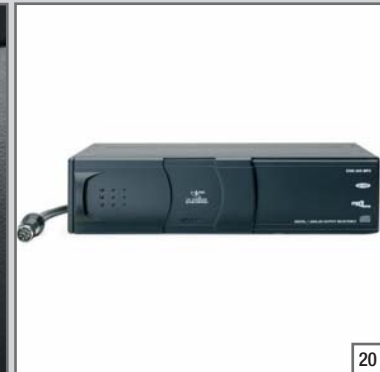

KOLEOS GENUINE ACCESSORIES

Overseas model shown

www.renault.com.au

KOLEOS

Image No.	Accessory	Part Number	Comments
1	Roof Bar Kit	7711423180	Aluminium & ABS, 75kg load limit, for vehicles with roof rails
2	Roof Bar Kit	7711423432	100kg load limit. For Expression without Roof Rails
3	Bike Carrier	7711236315	Aluminium & ABS, lockable, frames to 80mm, mounts to Genuine Roof Bar Kit
3a	Bike Carrier	7711221274	Steel, lockable, frames to 80mm diameter, mounts to Genuine Roof Bar Kit
4	Ski Carrier	7711420778	Holds up to four sets of ski's, lockable, mounts to Genuine Roof Bar Kit
5	Roof Bar kit	G3125H4500AU	Low profile, 75kg load limit, for vehicles with Roof Rails (Not for models with Sunroof)
6	Surfboard/Sailboard Carrier	7711419628	Holds two surfboards or one sailboard, lockable, mounts to Genuine Roof Bar Kit
7	Roof Pod	7711427495	480L/75kg capacity, lockable, opens either side, mounts to Genuine Roof Bar Kit
8	Tow Bar Kit	G9162H4500AU	Renault designed and engineered. 2000kg braked towing load limit (MT+CVT) 1350kg (AT)
9	Mudflap Kit Front	7711423665	Moulded design, helps prevent mud & gravel damage. (Not for optional side skirts)
10	Bumper Guard Rear	7711423557	Enhanced 4x4 styling, compatible with Genuine Towbar, silver finish
11	Bumper Guard Front	7711424786	Aggressive 4x4 styling, silver/charcoal finish, compatible with Front Park Sensors
12	Weathershield Kit	7711424117	Helps prevent water ingress when windows are open, Slim line style
13	Fog Lamp Finisher Kit	7711424374	Front & rear set, brushed chrome finish (Not compatible with Rear Park Sensors)
14	Alloy Wheel Kit	MK030H4500AR	17" 5 spoke, set of 4, caps included
15	Spoiler Kit	7711423562	Sporty low profile design, not for MY10 models (Painting required)
16	Snow Chain Kit	7711423532	Essential for safe & legal travel on snow covered roads. Fits a wide range of tyres from 15-19" diameter
17	Tent Kit	7711424122	Especially designed for Koleos, sleeps three, attaches to tail gate opening
18	Exhaust Finisher	7711424131	Chrome finish
19	'C' Box Audio Connector Kit	7711426614	MP3-iPod-USB Full device operation via satellite control. For Expression without 6CD
19a	Adaptor Cable	7711419488	USB input
19b	Adaptor Cable	7711419489	iPod input
19c	Adaptor Cable	7711419490	3.5mm input
20	CD 6 Stacker Kit	7711420022	Boot mount, operation via steering satellite control. For expression with single in-dash CD only
21	Safety & First Aid Kit	7711425749	Comes in a compact carry bag, includes First Aid kit, triangle and safety vest
22	Seat Back Protector	7711221352	Includes storage pockets, slips over seat, protection for seat backs
23	Hands Free Phone Kit	B8330H4500AR	Hands Free (incoming calls only). For Expression, compatible phone required
24	Satellite Navigation Kit	B8188H4500AR	Integrated mounting system, Bluetooth connectivity, includes portable kit (Expression only)
25	DVD Kit	B8181H4500AU	Roof mounted, auxiliary input (PSP, Nintendo DS, etc), two headphones. (Not for models w/ Sunroof)
26	Front Park Sensor Kit	7711238161	Parking aid, audible warning, four sensors, two metre detection range, paintable sensors
26a	Rear Park Sensor Kit	7711224385	Parking aid, audible warning signal, four sensors, two metre detection range, paintable sensors
27	Boot Mat	7711423662	Heavy duty nylon carpet, rubber backing, 'Renault' logo, reversible & washable
28	Rubber Mat Set	7711423581	Hardwearing, heavy duty moulded 1400gsm rubber, 'Koleos' logo
29	Door Sill Trim Kit Front	7711424429	Helps prevent door sill paint damage, illuminated, 'Koleos' logo, beige
29a	Door Sill Trim Kit Front	7711423642	Helps prevent door sill paint damage, illuminated, 'Koleos' logo, grey
29b	Door Sill Trim Kit Rear	7711424430	'Koleos' logo, illuminated (when front sill trims fitted), beige
29c	Door Sill Trim Kit Rear	7711423643	'Koleos' logo, illuminated (when front sill trims fitted), grey
30	Carpet Mat Set	7711423589	600gsm Nylon, 'Koleos' logo, four piece front & rear set, beige, fixes to floor to prevent slip
30a	Carpet Mat Set	7711423597	600gsm Nylon, 'Koleos' logo, four piece front & rear set, grey, fixes to floor to prevent slip
31	Mirror Finisher Kit	7711424130	Protects rear view mirrors from minor damage, brushed chrome finish
32	Cargo Net	7711227502	Nylon mesh, fixed across tailgate opening, suitable for smaller or lighter objects
33	Cargo Net	7711422533	Nylon mesh, fits to boot floor, suitable for larger items
34	Separating Grille	H7600H4510AU	Powder coat steel construction. (For Privilege and optional Modularity Pack)
34a	Separating Grille	H7600H4500AU	Powder coat steel construction. (For vehicles without Modularity Pack)
35	Boot Protection Tray	7711422430	Moulded flexible plastic, aluminium divider, removes for cleaning, extended lip to retain spills