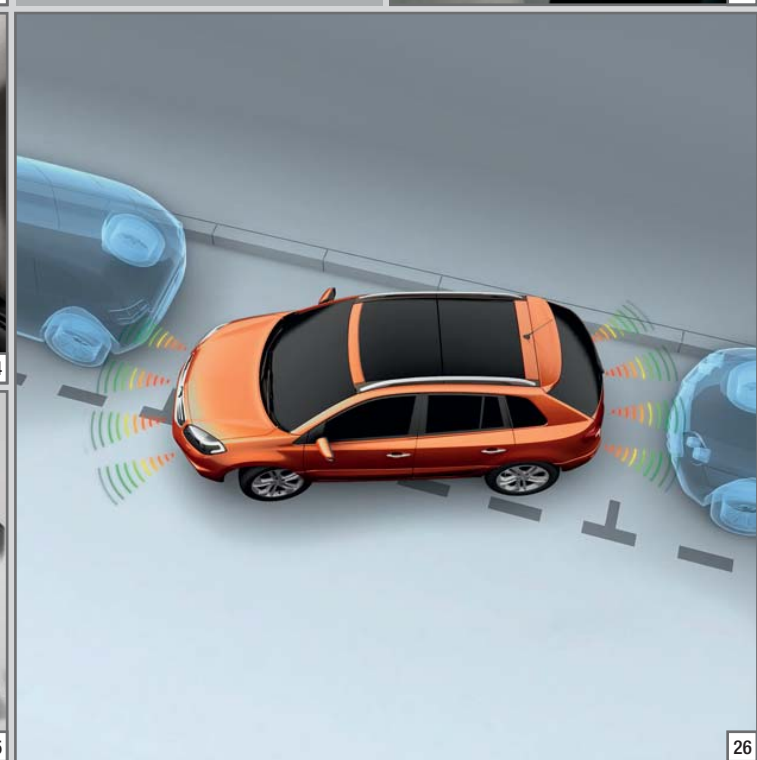

KOLEOS GENUINE ACCESSORIES

Overseas model shown

www.renault.com.au

KOLEOS

Image No.	Accessory	Part Number	Comments
1	Roof Bar Kit	7711423180	Aluminium & ABS, 75kg load limit, for vehicles with roof rails
2	Roof Bar Kit	7711423432	100kg load limit. For Expression without Roof Rails
3	Bike Carrier	7711236315	Aluminium & ABS, lockable, frames to 80mm, mounts to Genuine Roof Bar Kit
3a	Bike Carrier	7711221274	Steel, lockable, frames to 80mm diameter, mounts to Genuine Roof Bar Kit
4	Ski Carrier	7711420778	Holds up to four sets of ski's, lockable, mounts to Genuine Roof Bar Kit
5	Roof Bar kit	G3125H4500AU	Low profile, 75kg load limit, for vehicles with Roof Rails (Not for models with Sunroof)
6	Surfboard/Sailboard Carrier	7711419628	Holds two surfboards or one sailboard, lockable, mounts to Genuine Roof Bar Kit
7	Roof Pod	7711427495	480L/75kg capacity, lockable, opens either side, mounts to Genuine Roof Bar Kit
8	Tow Bar Kit	G9162H4500AU	Renault designed and engineered. 2000kg braked towing load limit (MT+CVT) 1350kg (AT)
9	Mudflap Kit Front	7711423665	Moulded design, helps prevent mud & gravel damage. (Not for optional side skirts)
10	Bumper Guard Rear	7711423557	Enhanced 4x4 styling, compatible with Genuine Towbar, silver finish
11	Bumper Guard Front	7711424786	Aggressive 4x4 styling, silver/charcoal finish, compatible with Front Park Sensors
12	Weathershield Kit	7711424117	Helps prevent water ingress when windows are open, Slim line style
13	Fog Lamp Finisher Kit	7711424374	Front & rear set, brushed chrome finish (Not compatible with Rear Park Sensors)
14	Alloy Wheel Kit	MK030H4500AR	17" 5 spoke, set of 4, caps included
15	Spoiler Kit	7711423562	Sporty low profile design, not for MY10 models (Painting required)
16	Snow Chain Kit	7711423532	Essential for safe & legal travel on snow covered roads. Fits a wide range of tyres from 15-19" diameter
17	Tent Kit	7711424122	Especially designed for Koleos, sleeps three, attaches to tail gate opening
18	Exhaust Finisher	7711424131	Chrome finish
19	'C' Box Audio Connector Kit	7711426614	MP3-iPod-USB Full device operation via satellite control. For Expression without 6CD
19a	Adaptor Cable	7711419488	USB input
19b	Adaptor Cable	7711419489	iPod input
19c	Adaptor Cable	7711419490	3.5mm input
20	CD 6 Stacker Kit	7711420022	Boot mount, operation via steering satellite control. For expression with single in-dash CD only
21	Safety & First Aid Kit	7711425749	Comes in a compact carry bag, includes First Aid kit, triangle and safety vest
22	Seat Back Protector	7711221352	Includes storage pockets, slips over seat, protection for seat backs
23	Hands Free Phone Kit	B8330H4500AR	Hands Free (incoming calls only). For Expression, compatible phone required
24	Satellite Navigation Kit	B8188H4500AR	Integrated mounting system, Bluetooth connectivity, includes portable kit (Expression only)
25	DVD Kit	B8181H4500AU	Roof mounted, auxiliary input (PSP, Nintendo DS, etc), two headphones. (Not for models w/ Sunroof)
26	Front Park Sensor Kit	7711238161	Parking aid, audible warning, four sensors, two metre detection range, paintable sensors
26a	Rear Park Sensor Kit	7711224385	Parking aid, audible warning signal, four sensors, two metre detection range, paintable sensors
27	Boot Mat	7711423662	Heavy duty nylon carpet, rubber backing, 'Renault' logo, reversible & washable
28	Rubber Mat Set	7711423581	Hardwearing, heavy duty moulded 1400gsm rubber, 'Koleos' logo
29	Door Sill Trim Kit Front	7711424429	Helps prevent door sill paint damage, illuminated, 'Koleos' logo, beige
29a	Door Sill Trim Kit Front	7711423642	Helps prevent door sill paint damage, illuminated, 'Koleos' logo, grey
29b	Door Sill Trim Kit Rear	7711424430	'Koleos' logo, illuminated (when front sill trims fitted), beige
29c	Door Sill Trim Kit Rear	7711423643	'Koleos' logo, illuminated (when front sill trims fitted), grey
30	Carpet Mat Set	7711423589	600gsm Nylon, 'Koleos' logo, four piece front & rear set, beige, fixes to floor to prevent slip
30a	Carpet Mat Set	7711423597	600gsm Nylon, 'Koleos' logo, four piece front & rear set, grey, fixes to floor to prevent slip
31	Mirror Finisher Kit	7711424130	Protects rear view mirrors from minor damage, brushed chrome finish
32	Cargo Net	7711227502	Nylon mesh, fixed across tailgate opening, suitable for smaller or lighter objects
33	Cargo Net	7711422533	Nylon mesh, fits to boot floor, suitable for larger items
34	Separating Grille	H7600H4510AU	Powder coat steel construction. (For Privilege and optional Modularity Pack)
34a	Separating Grille	H7600H4500AU	Powder coat steel construction. (For vehicles without Modularity Pack)
35	Boot Protection Tray	7711422430	Moulded flexible plastic, aluminium divider, removes for cleaning, extended lip to retain spills